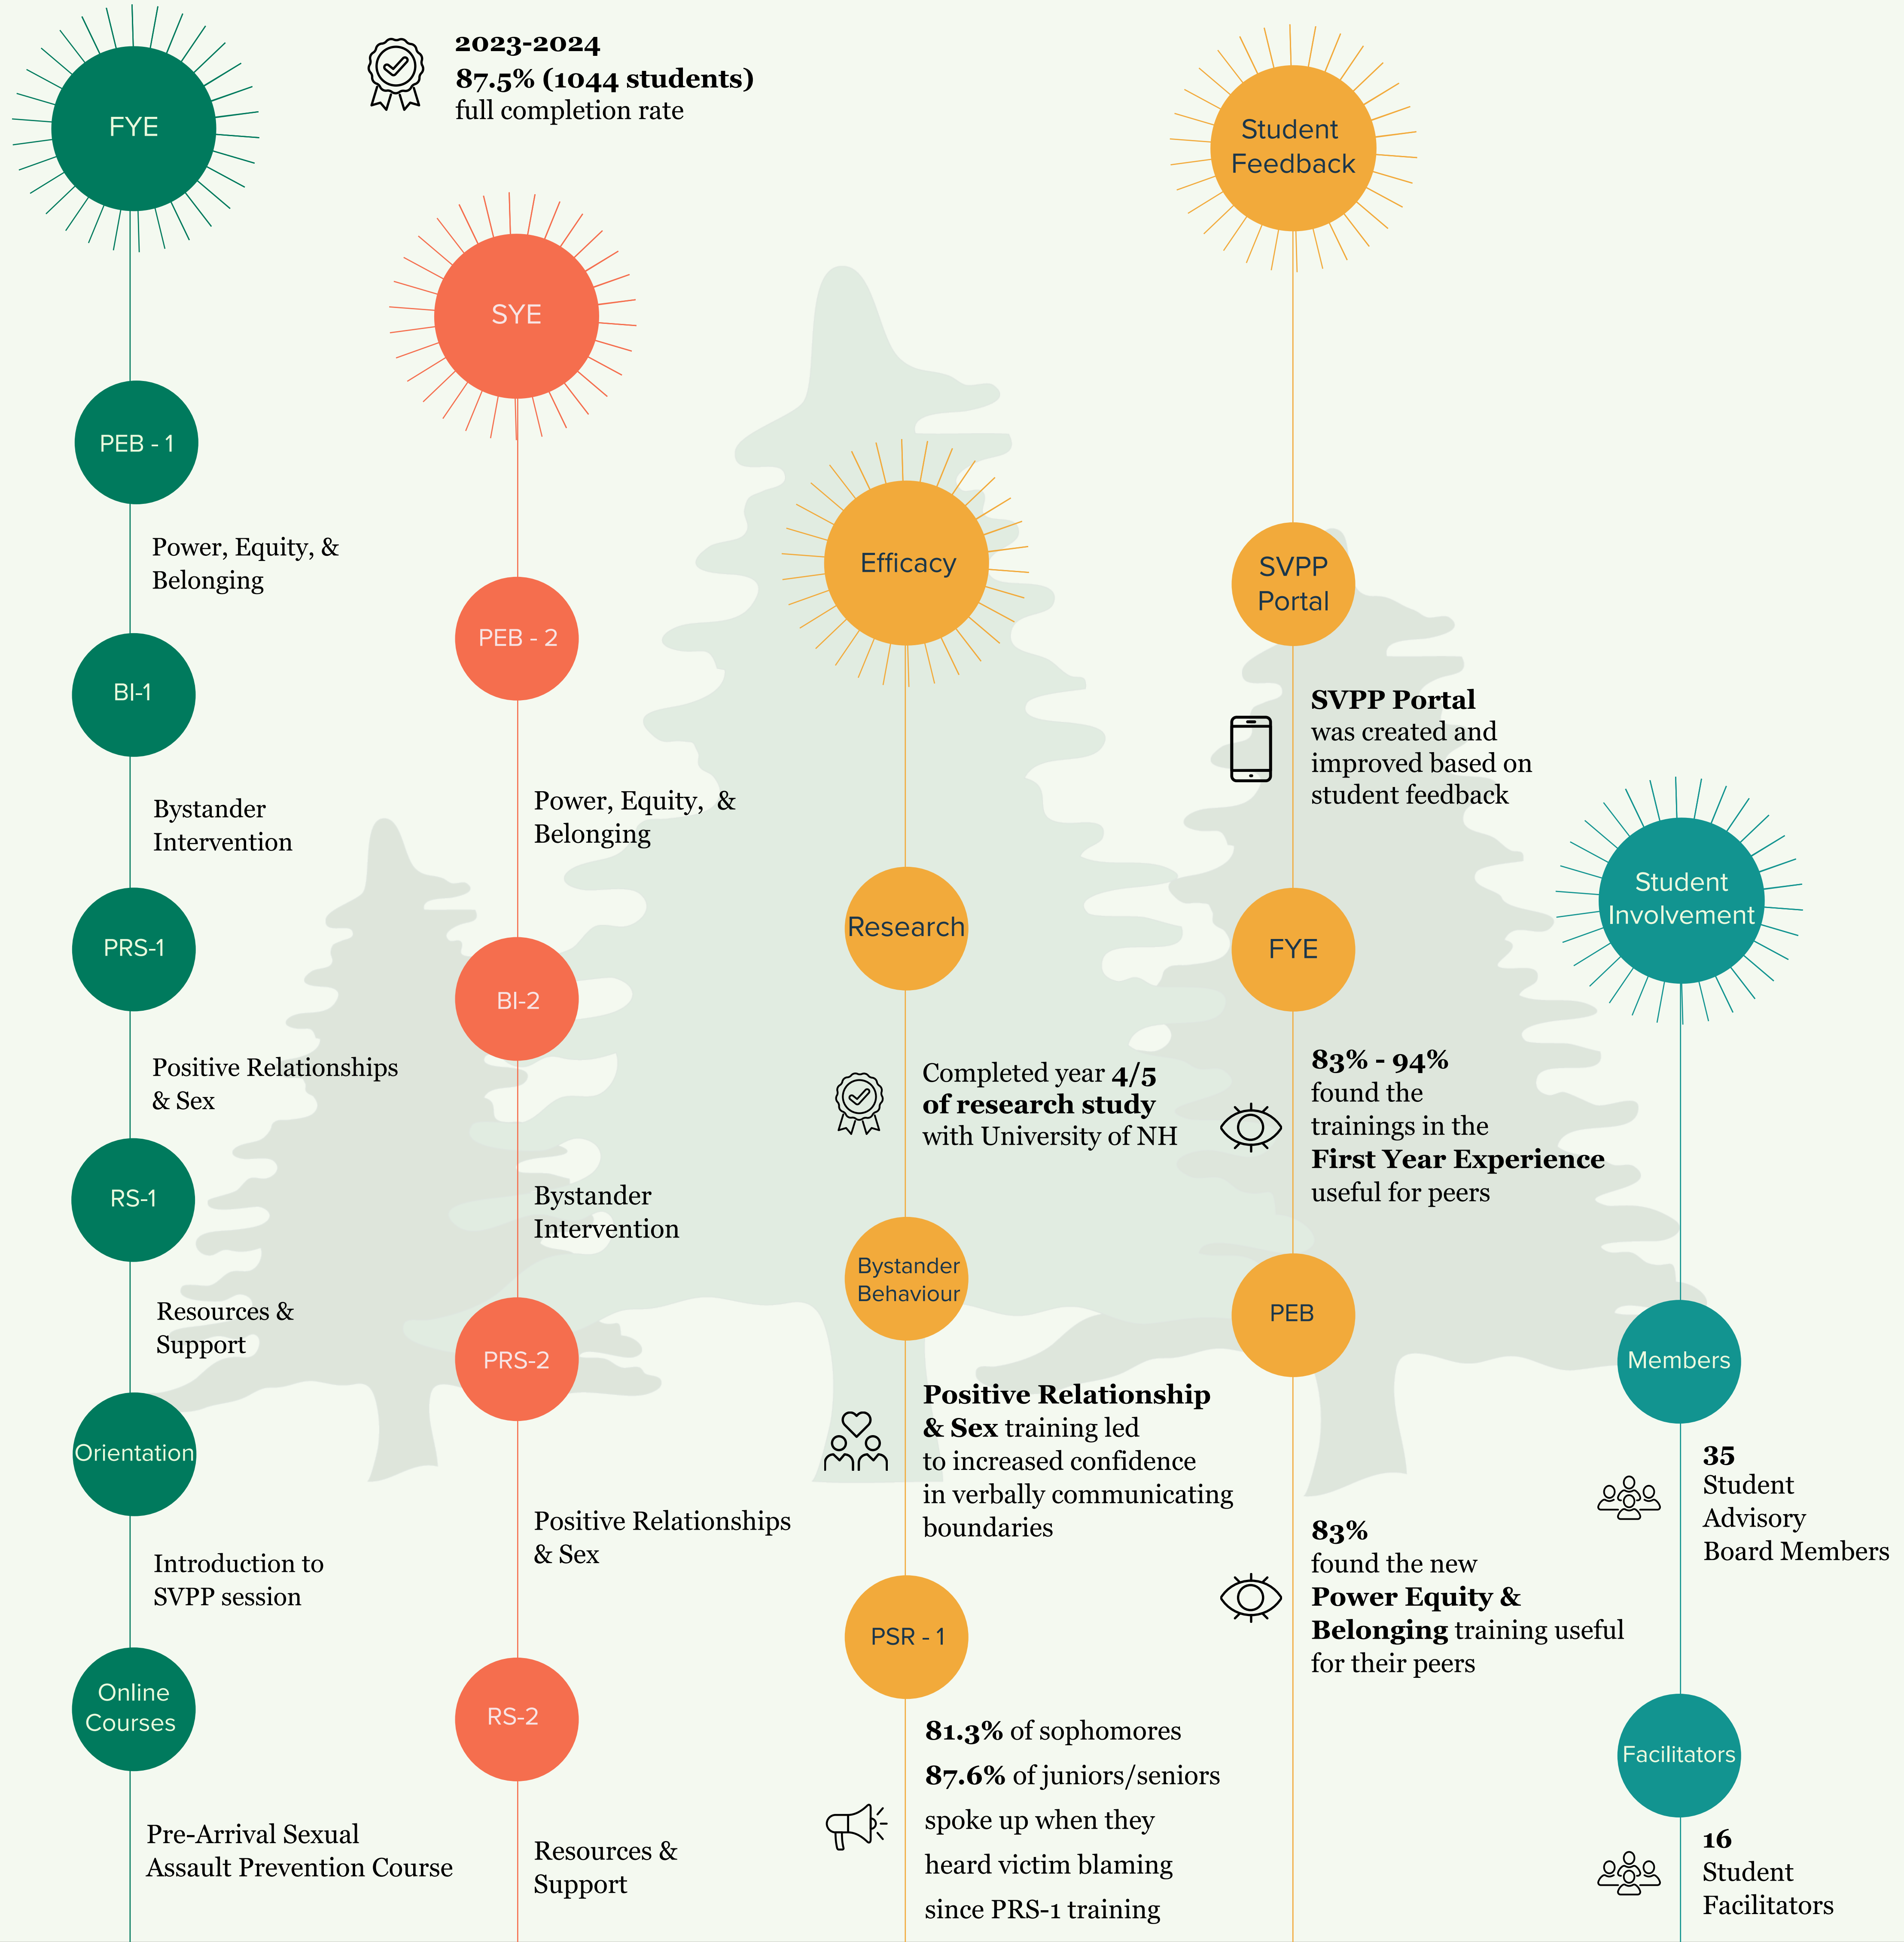

2023-2024
95.4% (1052 students)
 full completion rate

2023-2024
87.5% (1044 students)
 full completion rate

First-Year Experience (FYE)

Sophomore Year Experience (SYE)

Evaluation and Research

Student Involvement

SEXUAL VIOLENCE PREVENTION PROGRAM

2023 - 2024